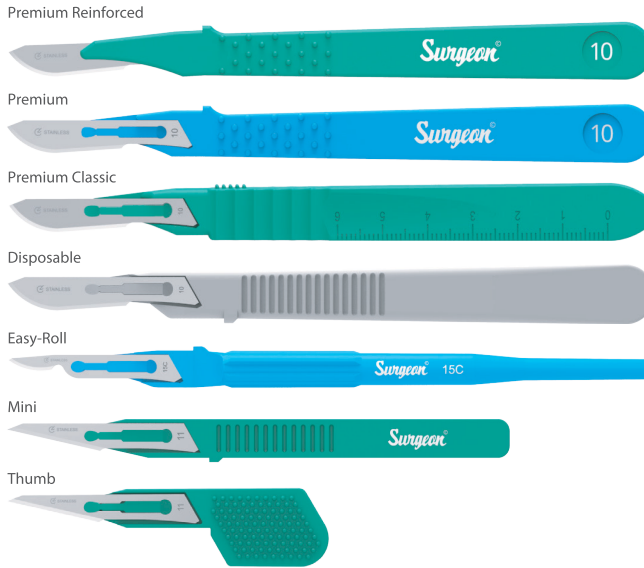

HIGH PERFORMANCE CONVENTIONAL BLADES
STAINLESS STEEL

DIAMANTINE™

NEW

POST MORTEM BLADES
STAINLESS STEEL

Surgeon®

DISPOSABLE SCALPELS
STAINLESS STEEL

Surgeon®

STITCH CUTTERS
CARBON & STAINLESS STEEL