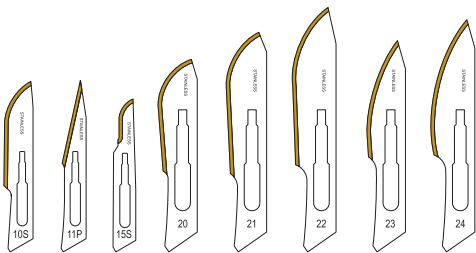

Surgeon[®]

WIDE RANGE
OF SCALPELS
AND BLADES

WIDE RANGE OF SCALPELS AND BLADES

Surgeon®

CONVENTIONAL BLADES
CARBON & STAINLESS STEEL

SAFhandle™

SAFETY BLADES
CARBON & STAINLESS STEEL

DIAMANTINE™

HIGH PERFORMANCE CONVENTIONAL BLADES
STAINLESS STEEL

DIAMANTINE™

NEW

POST MORTEM BLADES
STAINLESS STEEL

Surgeon®

DISPOSABLE SCALPELS
STAINLESS STEEL

Surgeon®

STITCH CUTTERS
CARBON & STAINLESS STEEL