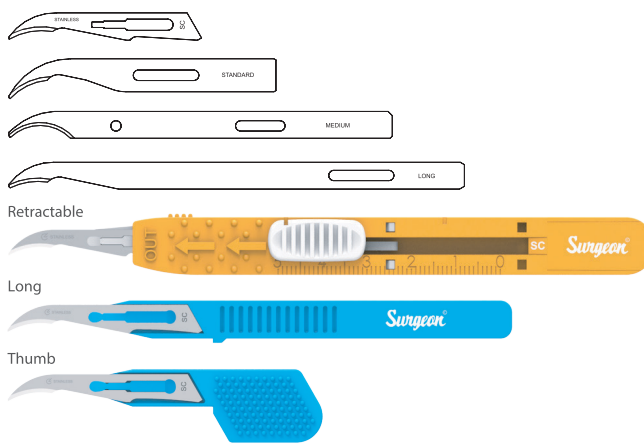

HIGH PERFORMANCE CONVENTIONAL BLADES
STAINLESS STEEL

DIAMANTINE™

NEW

POST MORTEM BLADES
STAINLESS STEEL

Surgeon®

DISPOSABLE SCALPELS
STAINLESS STEEL

Surgeon®

STITCH CUTTERS
CARBON & STAINLESS STEEL

Surgeon®

SAFETY DEVICES
STAINLESS STEEL

Protective Shield Retractable SAFhandle Stitch Cutter

Surgeon®

BIOPSY PUNCHES
STAINLESS STEEL