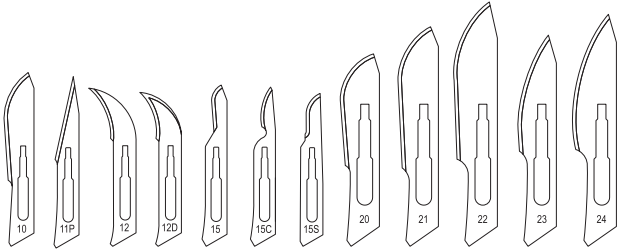

Surgeon[®]

WIDE RANGE
OF SCALPELS
AND BLADES

WIDE RANGE OF SCALPELS AND BLADES

Surgeon®

CONVENTIONAL BLADES
CARBON & STAINLESS STEEL

SAFhandle™

SAFETY BLADES
CARBON & STAINLESS STEEL

DIAMANTINE™

HIGH PERFORMANCE CONVENTIONAL BLADES
STAINLESS STEEL

DIAMANTINE™

NEW

POST MORTEM BLADES
STAINLESS STEEL

Surgeon®

DISPOSABLE SCALPELS
STAINLESS STEEL

Surgeon®

STITCH CUTTERS
CARBON & STAINLESS STEEL